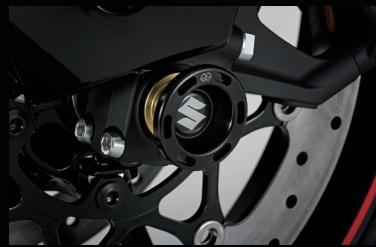

Way of Life!

集 Accessories

Wheel decal (With SUZUKI logo) 990D0-WHL03-RD1
Red coloured with SUZUKI logo, easy to customise your bike's appearance.
*For one wheel.

Wheel decal (Cutting type with SUZUKI logo) 990D0-WHL02-RD1
Red coloured with SUZUKI logo, easy to customise your bike's appearance.
*For one wheel.

Hayabusa rim decal (Gold) 99182-10L00-GLD
Gold coloured rim decal with Hayabusa logo.
*For one wheel.

Hayabusa rim decal (Red) 99182-10L00-RED
Red coloured rim decal with Hayabusa logo.
*For one wheel.

Tyre valve cap 990D0-19069
Tyre valve cap with chrome-plated type.
*Set of front and rear.

Aluminium oil filler cap 990D0-17K36
Replacement for the original equipment part which gives your bike a unique look. Made of aluminium.

Front axle slider 99115-10L00
Front axle slider with S logo. Reduction of impact damage around front axle, unique design, easy to install.

Aluminium chain adjuster 99117-10L00
Aluminium chain adjuster with Hayabusa logo.
*Set of right and left side.